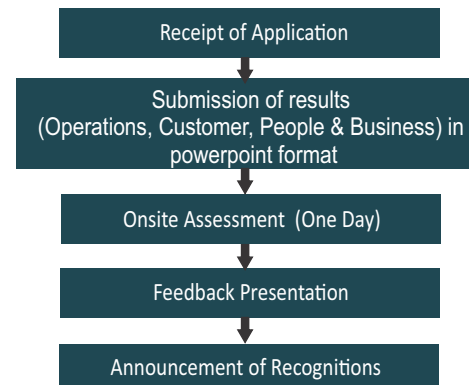

ASSESSMENT PROCESS